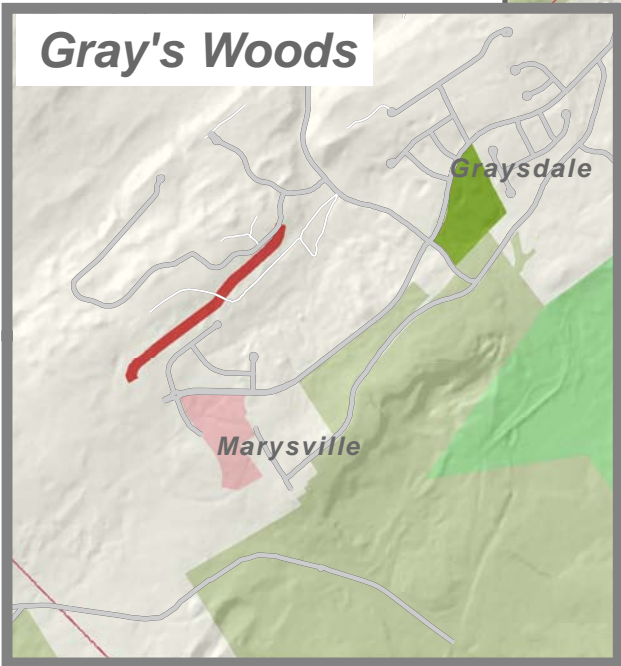

Centre Region Bicycle Facilities Spring 2009

Centre Regional Planning Agency
2643 Gateway Drive
State College, PA 16801
814-231-3050

-  Municipal Boundary
-  Shared Use Paths
-  Bike Lanes
-  Bike Routes
-  Parks & Preserves
-  Municipal Open Space
-  State Game Lands
-  State Forest Lands
-  School District Property
-  Penn State Lands

0 0.25 0.5 1 Miles

See Penn State Campus
Guide for Bicycle Routes