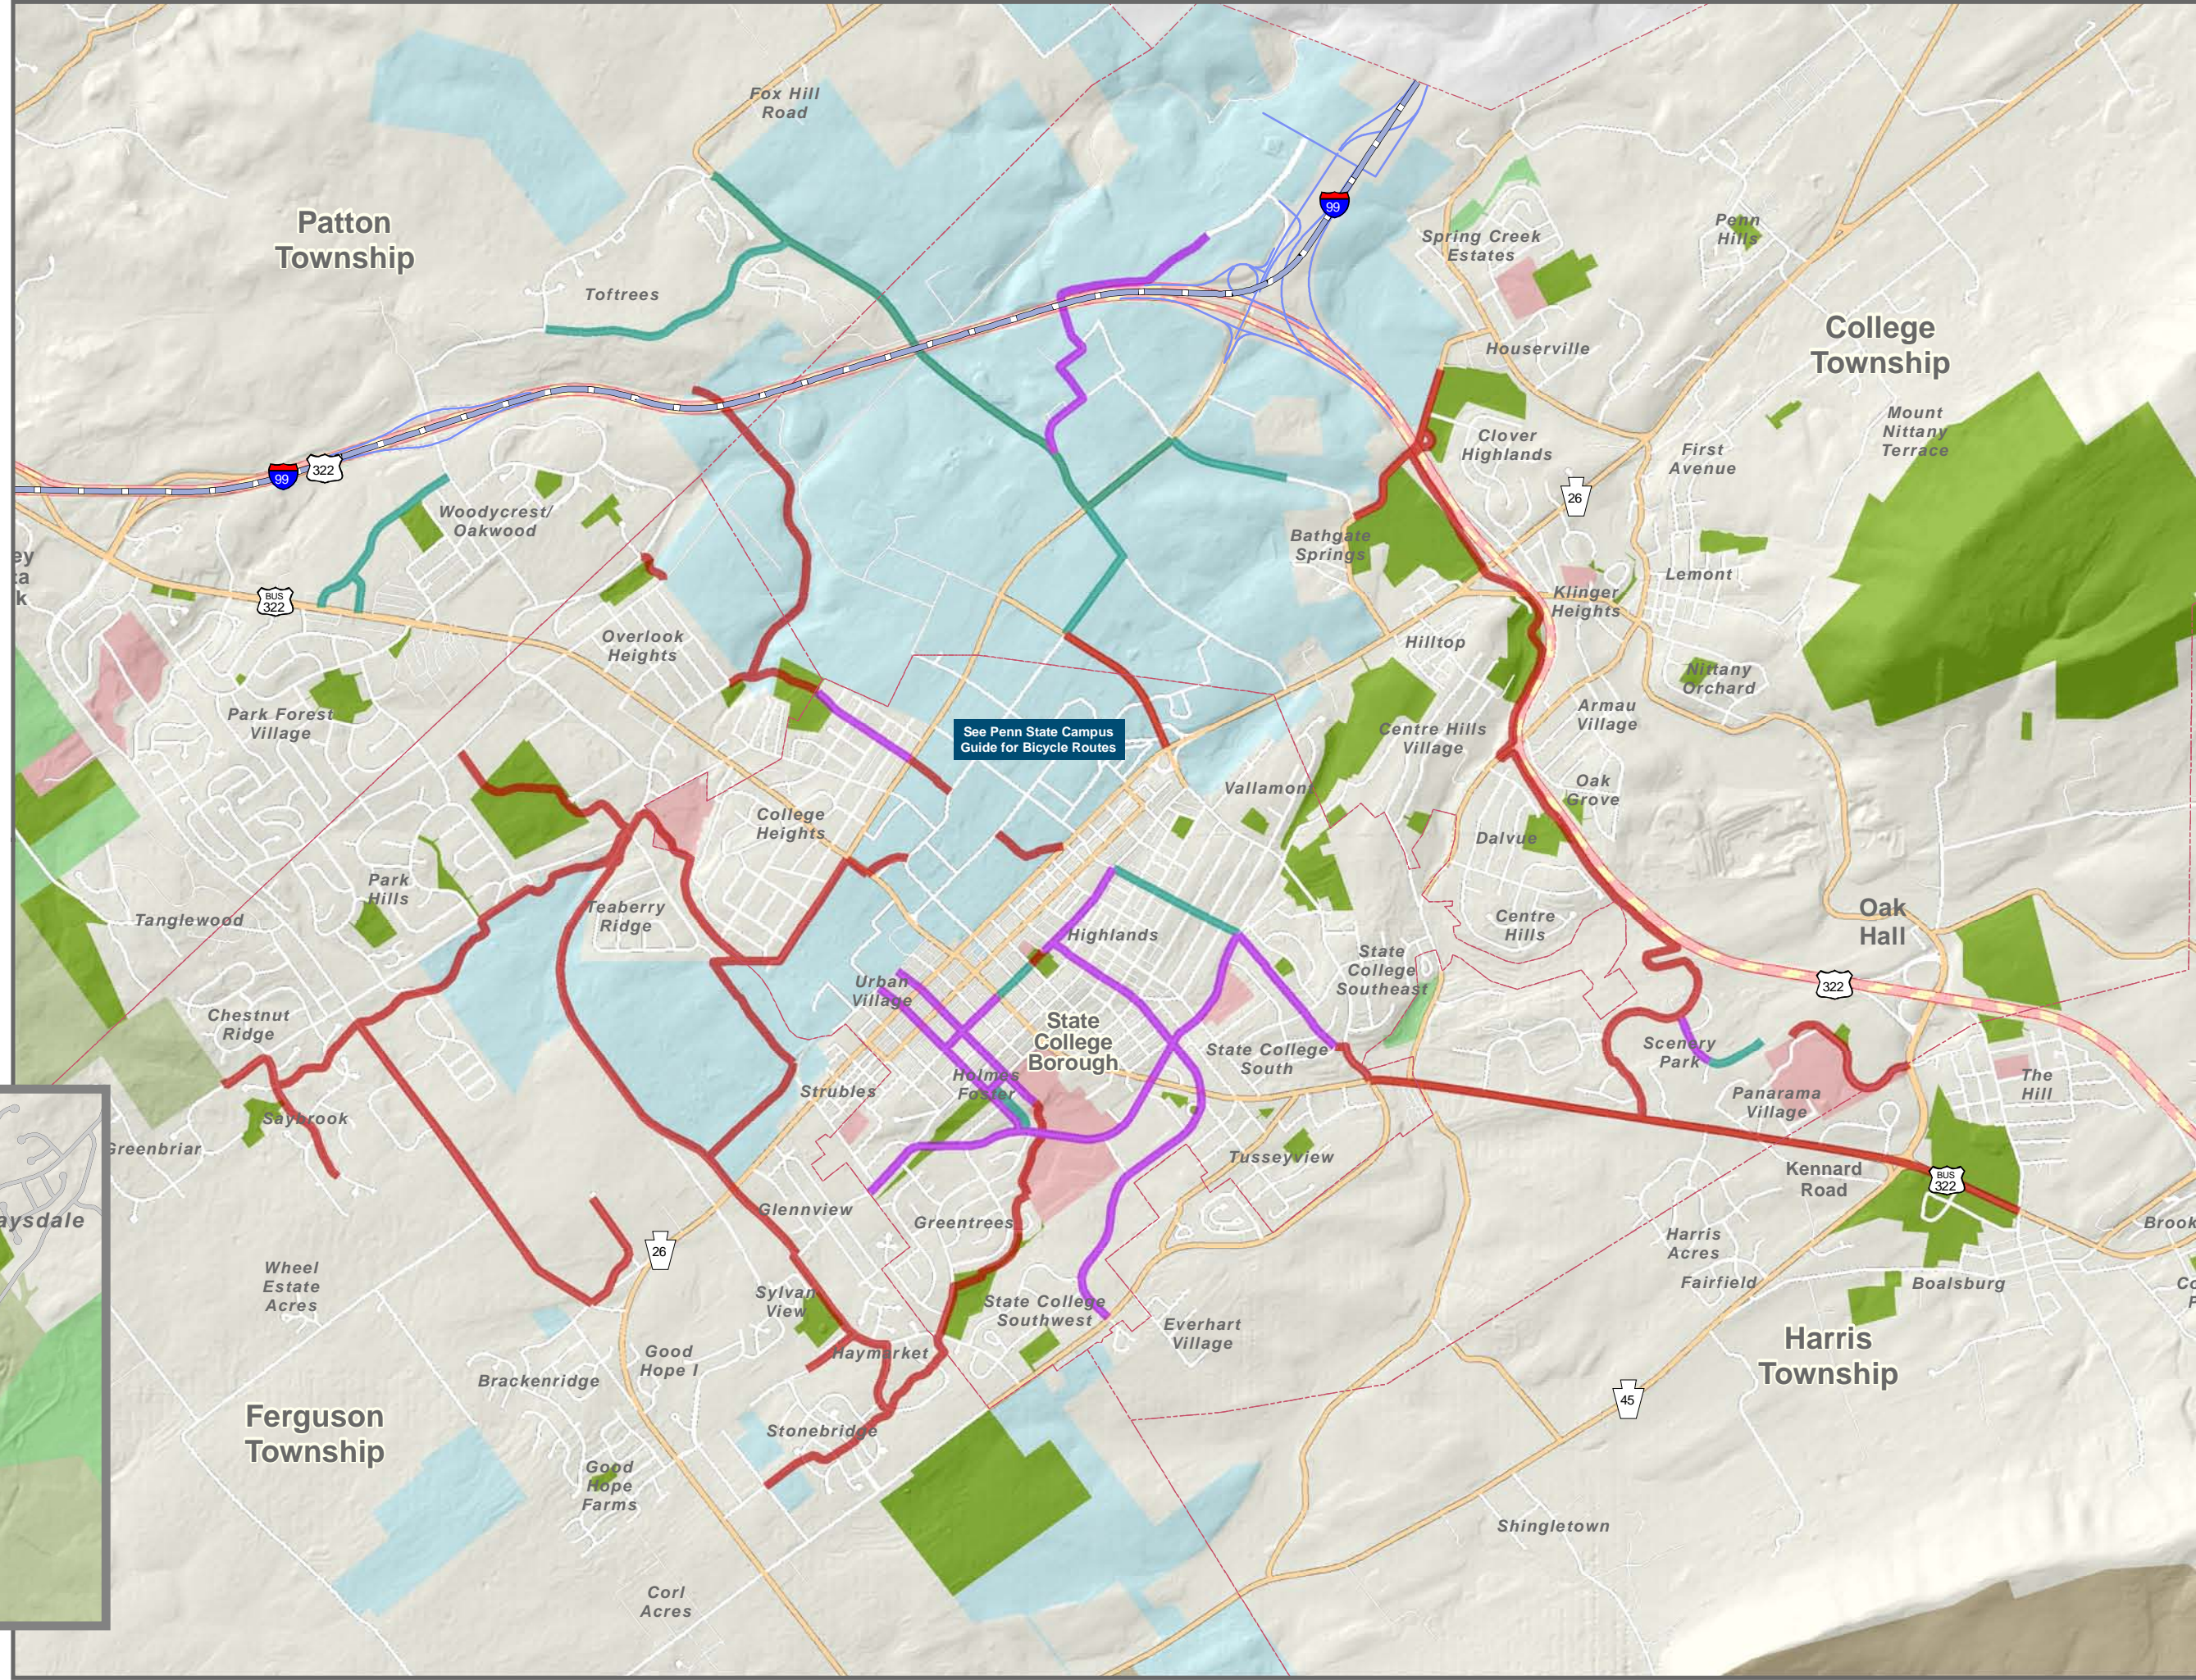

Centre Region Bicycle Facilities Spring 2009

Centre Regional Planning Agency
2643 Gateway Drive
State College, PA 16801
814-231-3050

-  Municipal Boundary
-  Shared Use Paths
-  Bike Lanes
-  Bike Routes
-  Parks & Preserves
-  Municipal Open Space
-  State Game Lands
-  State Forest Lands
-  School District Property
-  Penn State Lands

0 0.25 0.5 1 Miles

See Penn State Campus
Guide for Bicycle Routes